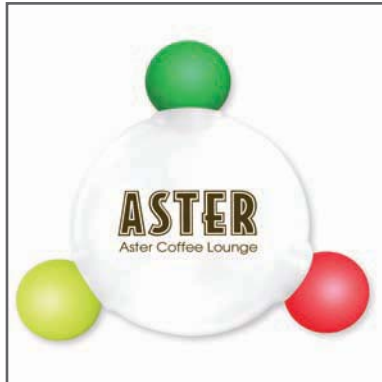

HIGHLIGHTERS

Each of these vibrant, fluorescent ink highlighters have transparent, read through colors and are bold enough to enhance important text. **DISC HIGHLIGHTER:** Three colors in one disc! **PYRAMID HIGHLIGHTER:** Great for desks! four highlighters in one pyramid. **FUN LIGHTER:** Need we say more? More than just a great conversation piece, this interestingly shaped highlighter offers five highlighter colors in one and is ergonomically friendly! **DESK HIGHLIGHTERS:** Not only a neat place to put your highlighters, but a great way to display the name of your business!

6032 THREE COLOR FLUORESCENT DISC HIGHLIGHTER

Product Dimensions:
3 1/16" x 7/8" x 3 7/16"

Color Selection: Fluorescent Yellow, Fluorescent Pink & Fluorescent Green.
White housing. 2 location imprint.

Highlighters

250	500	1,000	2,500	5,000(5c)
1.40	1.34	1.30	1.28	1.24

6033 FOUR COLOR FLUORESCENT PYRAMID HIGHLIGHTER

Product Dimensions: 2 7/8" x 3" x 3 5/16"

Color Selection: Fluorescent Yellow, Fluorescent Pink, Blue & Fluorescent Orange.
White housing. 4 location imprint.

Highlighters

100	300	500	1,000	2,500(5c)
2.70	2.64	2.60	2.56	2.50